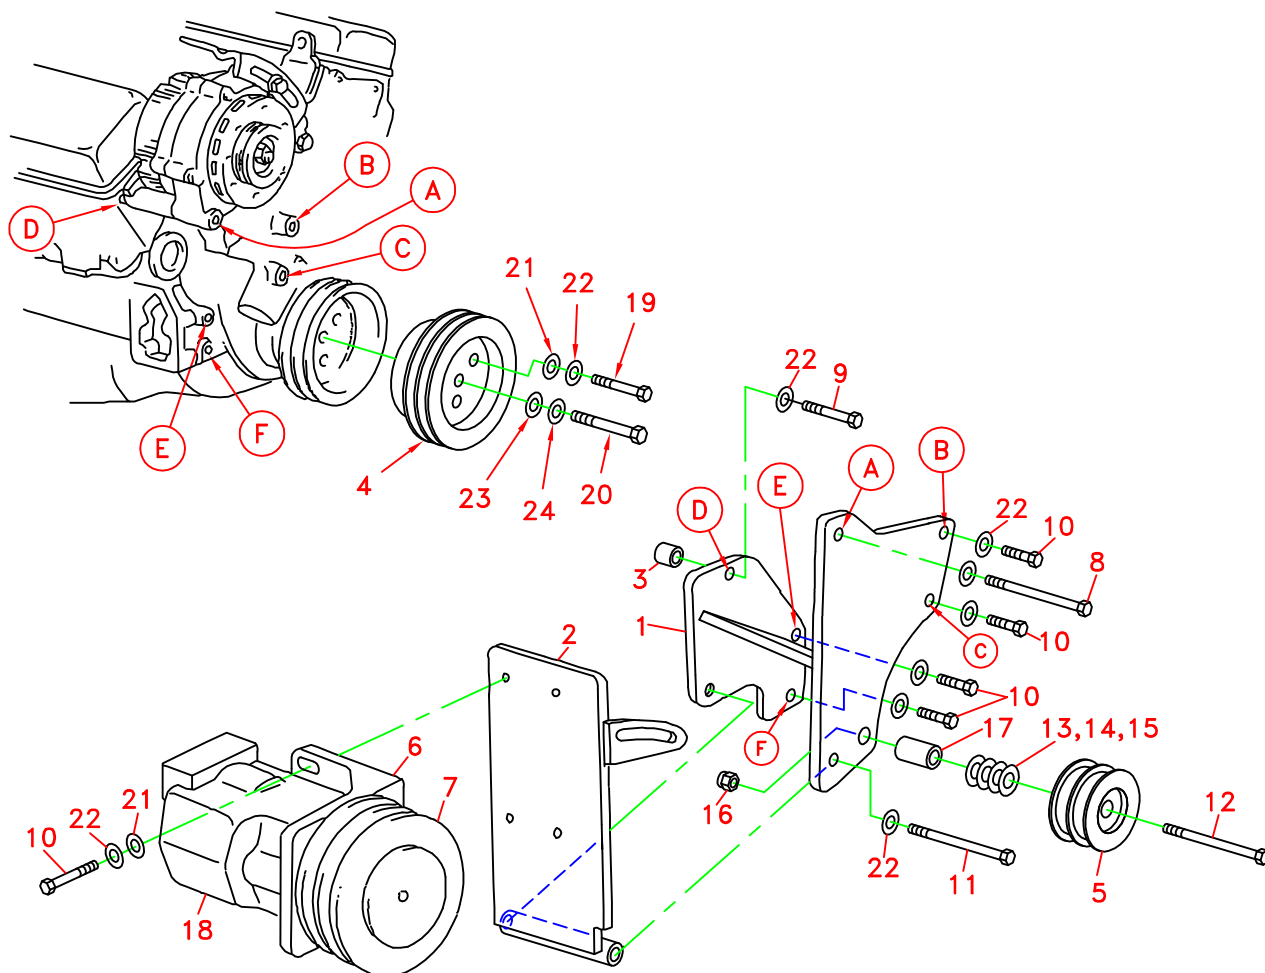

DEWEZE

710753	Bracket Assy. (Inc. items 1,2)	Clutch Pump Kit	700068
710779	Bracket Bolt Pkg. (Inc. items 3, 8-11, 21, 22)	Make	Chevy
710781	Pulley Bolt Pkg. (Inc. items 19-24)	Engine Size	350
710811	Idler Bolt Pkg. (Inc. items 12-17)	Fuel	Gas
None	Fan Spacer Bolt Pkg.	Year	1991
Options	Step van, two belt	Revised	NC 1-13-97

ITEM	PART #	DESCRIPTION
1.	710751	Bracket
2.	710752	Plate
3.	710754	Spacer, 1.050"
4.	740134	Crankshaft pulley
5.	740040	Idler Pulley
6.	710353	Foot mount
7.	740037	Clutch, standard
	740038	Clutch, heavy duty
8.	110519	3/8" X 6 1/2" NC Bolt
9.	110400	3/8" X 2" NC Bolt
10.	110425	3/8" X 1 1/4" NC Bolt
11.	110533	3/8" X 5" NC Bolt
12.	110477	5/8" X 3" NC Bolt
13.	110668	5/8" Machine bushing (10 ga.)
14.	110669	5/8" Machine bushing (14 ga.)
15.	110650	5/8" Flat washer
16.	110639	5/8" NC Lock nut
17.	710157	Spacer, 1.125"
18.	*	Pump
19.	110366	3/8" X 4" NF Bolt
20.	110514	7/16" X 5 1/4" NF Bolt
21.	110676	3/8" Flat washer
22.	110672	3/8" Lock washer
23.	110670	7/16" Flat washer
24.	110671	7/16" Lock washer
25.	740052	V-Belt, Gates A53

* See Master List for Pump Part No.

(A) Denotes bolt holes in engine to locate corresponding holes in Pump Brkt.