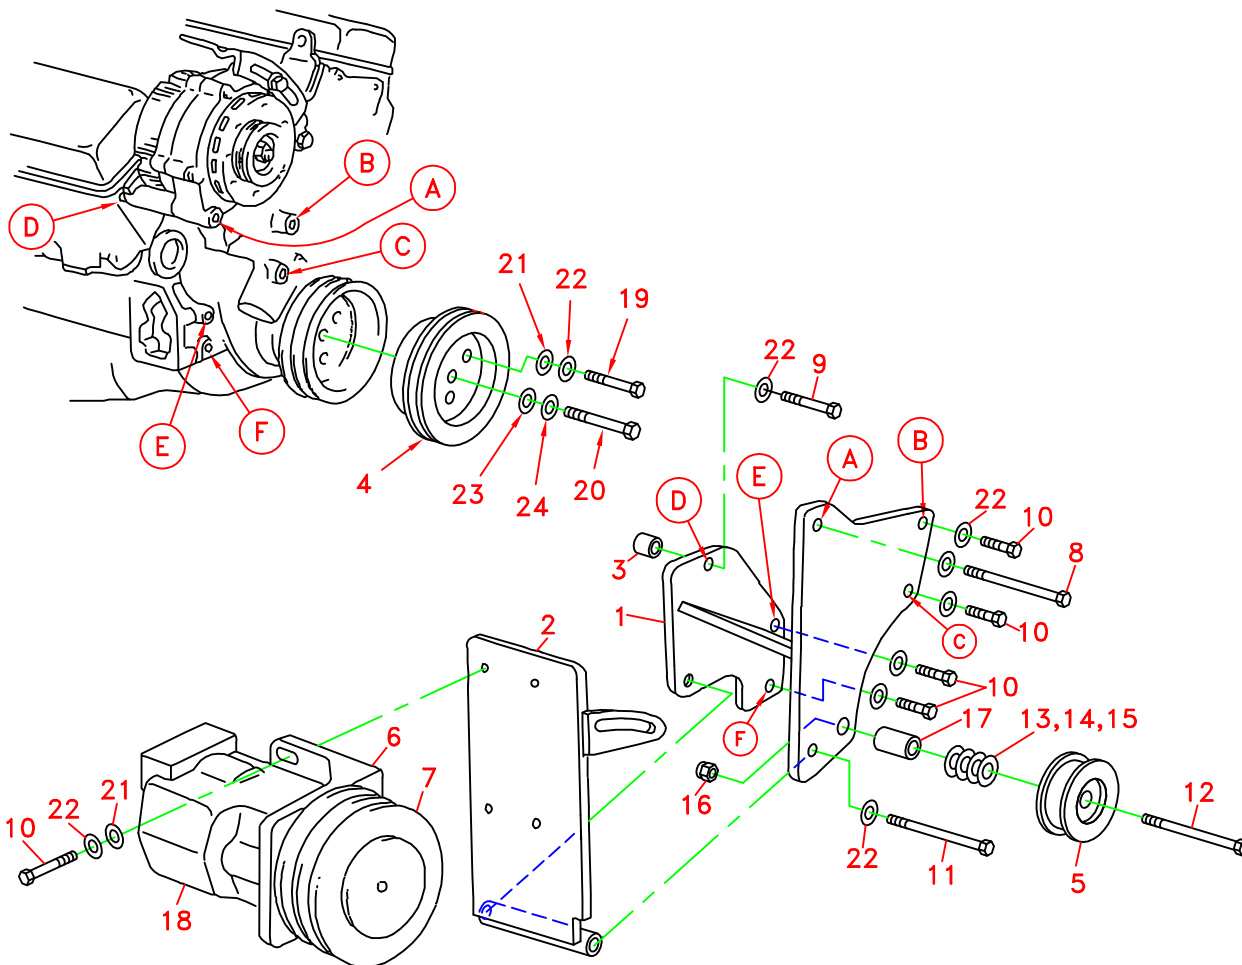

DEWEZE

710753	Bracket Assy. (Inc. items 1,2)	Clutch Pump Kit	700063
710779	Bracket Bolt Pkg. (Inc. items 3, 8-11, 21, 22)	Make	Chevy
710781	Pulley Bolt Pkg. (Inc. items 19-24)	Engine Size	350
710811	Idler Bolt Pkg. (Inc. items 12-17)	Fuel	Gas
None	Fan Spacer Bolt Pkg.	Year	1991
Options	Step van, single belt	Revised	NC 1-13-97

ITEM	PART #	DESCRIPTION
1.	710751	Bracket
2.	710752	Plate
3.	710754	Spacer, 1.050"
4.	740121	Crankshaft pulley
5.	740039	Idler Pulley
6.	710353	Foot mount
7.	740037	Clutch, standard
	740038	Clutch, heavy duty
8.	110519	3/8" X 6 1/2" NC Bolt
9.	110400	3/8" X 2" NC Bolt
10.	110425	3/8" X 1 1/4" NC Bolt
11.	110533	3/8" X 5" NC Bolt
12.	110477	5/8" X 3" NC Bolt
13.	110668	5/8" Machine bushing (10 ga.)
14.	110669	5/8" Machine bushing (14 ga.)
15.	110650	5/8" Flat washer
16.	110639	5/8" NC Lock nut
17.	710157	Spacer, 1.125"
18.	*	Pump
19.	110366	3/8" X 4" NF Bolt
20.	110514	7/16" X 5 1/4" NF Bolt
21.	110676	3/8" Flat washer
22.	110672	3/8" Lock washer
23.	110670	7/16" Flat washer
24.	110671	7/16" Lock washer
25.	740052	V-Belt, Gates A53

* See Master List for Pump Part No.

Ⓐ Denotes bolt holes in engine to locate corresponding holes in Pump Brkt.