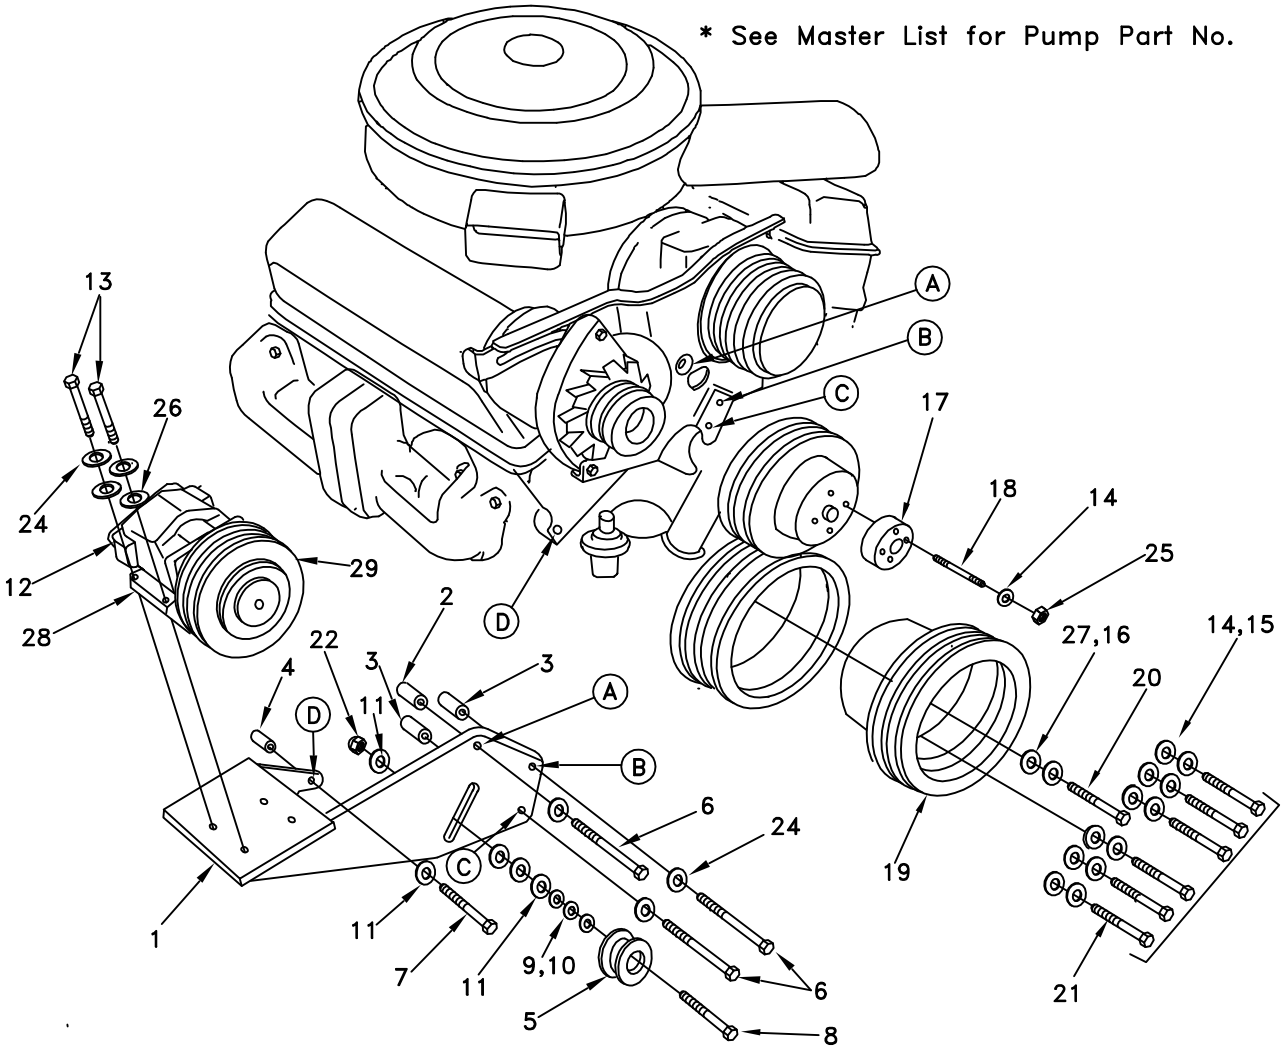

# DEWEZE

710026	Bracket Assy. (Inc. item 1 )	Clutch Pump Kit	700041
710487	Brkt. Bolt Pkg. (Inc. items 2-4,6,7,13,24,26)	Make	Dodge
710449	Pulley Bolt Pkg. (Inc. items 14-16,20,21,27)	Engine Size	318/360
710356	Idler Bolt Pkg. (Inc. items 8-11,22)	Fuel	Gas
700190	Fan Spacer Bolt Pkg. (Inc. items 15,18 25)	Year	1987-92
		Options	
		Revised	10-18-93

ITEM	QUAN	PART #	DESCRIPTION
1.	1	710026	Pump Mounting Brkt.
2.	1	710249	Spacer,2.00"
3.	2	710163	Spacer,1.585"
4.	1	710174	Spacer,1.250"
5.	1	740040	Idler Pulley
6.	3	110517	3/8"X 7"NC Bolt
7.	1	110381	3/8"X 2 3/4"NC Bolt
8.	1	110386	5/8"X 3 1/2"NC Bolt
9.	2	110668	5/8" Machine Bushing (10 ga.)
10.	2	110669	5/8" Machine Bushing (14 ga.)
11.	8	110650	5/8" Flat Washer
12.	1	*	Pump
13.	4	110425	3/8"X 1 1/4" NC Bolt
14.	6	110665	5/16" Flat Washer
15.	10	110674	5/16" Lock Washer
			16. 1 110677 3/4" Flat Washer
			17. 1 700171 Fan Spacer, 3/4"
			18. 4 710344 5/16"X 2"Stud Bolt
			19. 1 740011 Crankshaft Pulley
			20. 1 110509 3/4"X 6 1/2"NF Bolt
			21. 6 110492 5/16"X 5"NC Bolt
			22. 1 110639 5/8" Lock Nut
			23. 2 740055 V-Belt, Gates A59
			24. 8 110672 3/8" Lock Washer
			25. 4 110623 5/16" Nut
			26. 4 110676 3/8" Flat Washer
			27. 1 110648 3/4" Lock Washer
			28. 1 710353 Footmount
			29. 1 740037 Clutch, Standard
			740038 Clutch, Heavy duty

\* See Master List for Pump Part No.

Ⓐ Denotes bolt holes in engine to locate corresponding holes in Pump Brkt.