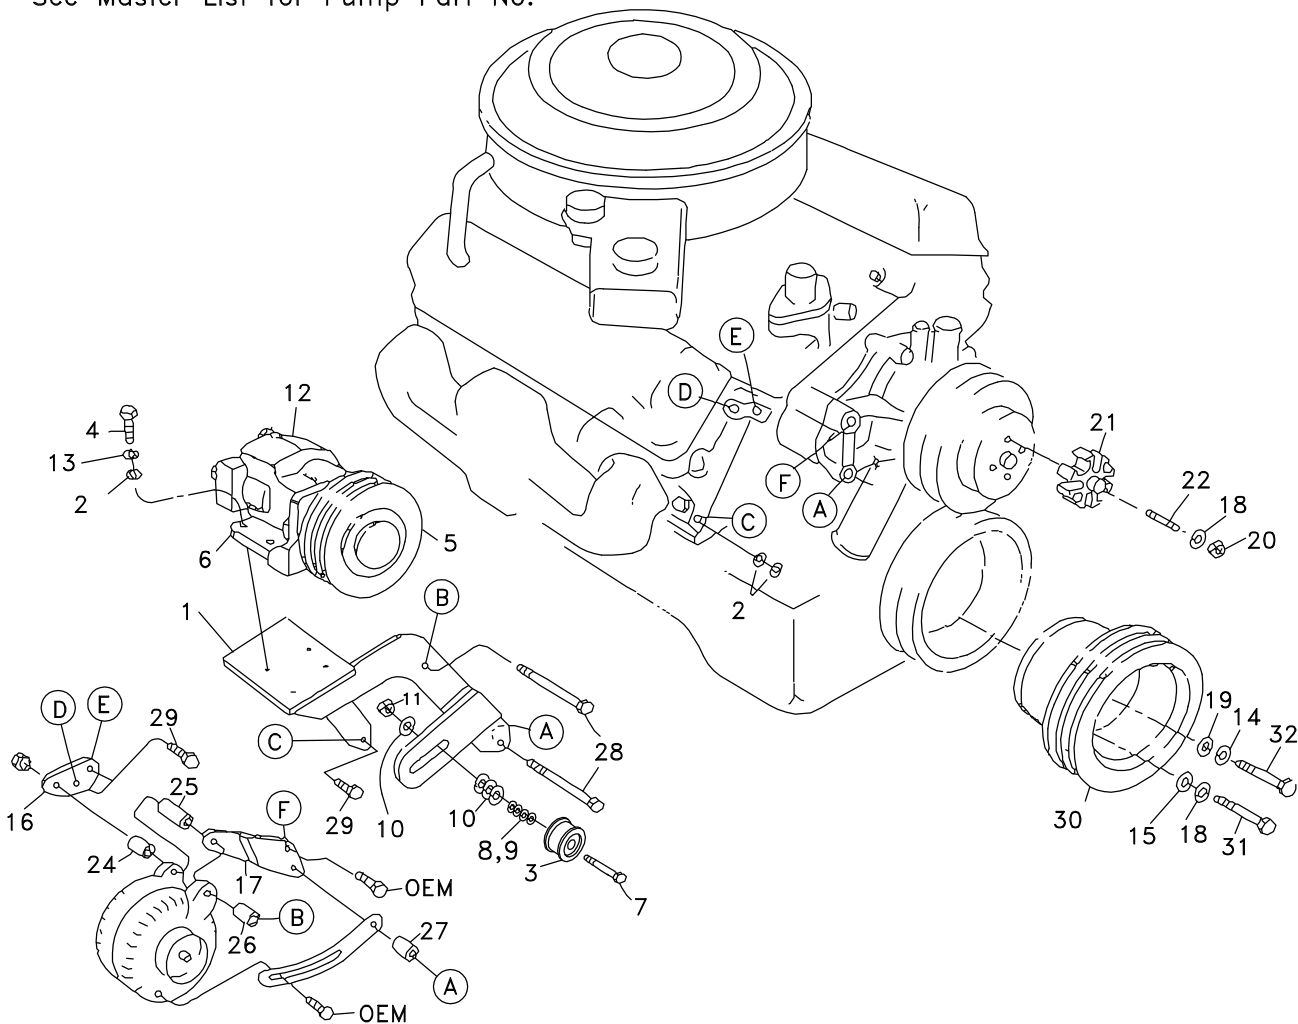

DEWEZE

710016	Bracket Assy. (Inc item 1)	Clutch Pump Kit	700039
710485	Brkt. Bolt Pkg. (Inc. items 4,13,16,17,24-29,33)	Make	Dodge
710449	Pulley Bolt Pkg. (Inc items 14,15,18,19,31,32)	Engine Size	318/360
710355	Idler Bolt Pkg. (Inc. items 7-11)	Fuel	Gas
700190	Fan Spacer Bolt Pkg. (Inc. items 18,20,22)	Year	1973-86
		Options	W/O AC
		Revised	B 3-7-05

ITEM	QUAN	PART #	DESCRIPTION
1.	1	710016	Pump Mounting Bracket
2.	6	110676	3/8" Flat Washer
3.	1	740040	Idler Pulley
4.	5	110425	3/8" X 1 1/4" NC Bolt
5.	1	740037	Clutch, Standard
5.	1	740038	Clutch, Heavy Duty
6.	1	711216	Footmount
7.	1	110477	5/8" X 3" NC Bolt
8.	2	110668	5/8" Machine Bushing(10 ga.)
9.	2	110669	5/8" Machine Bushing(14 ga.)
10.	4	110650	5/8" Flat Washer
11.	1	110639	5/8" Lock Nut
12.	1	*	Pump
13.	9	110672	3/8" Lock Washer
14.	1	110648	3/4" Lock Washer
15.	6	110665	5/16" Flat Washer
16.	1	710314	Bracket
17.	1	710318	Bracket
18.	10	110674	5/16" Lock Washer
19.	1	110677	3/4" Flat Washer
20.	4	110623	5/16" NF Nut
21.	1	700171	Fan Spacer
22.	4	710344	5/16" X 2" Stud
23.	2	740064	V-Belts, Gates A68
24.	1	710321	Spacer, 0.925"
25.	1	710319	Spacer, 2.080"
26.	1	710320	Spacer, 1.186"
27.	1	710174	Spacer, 1.250"
28.	2	110517	3/8" X 7" NC Bolt
29.	2	110420	3/8" X 1" NC Bolt
30.	1	740011	Crankshaft Pulley
31.	6	110492	5/16" X 5" NC Bolt
32.	1	110509	3/4" X 6 1/2" NF Bolt

* See Master List for Pump Part No.

(A) Denotes bolt holes in engine to locate corresponding holes in Pump Brkt.