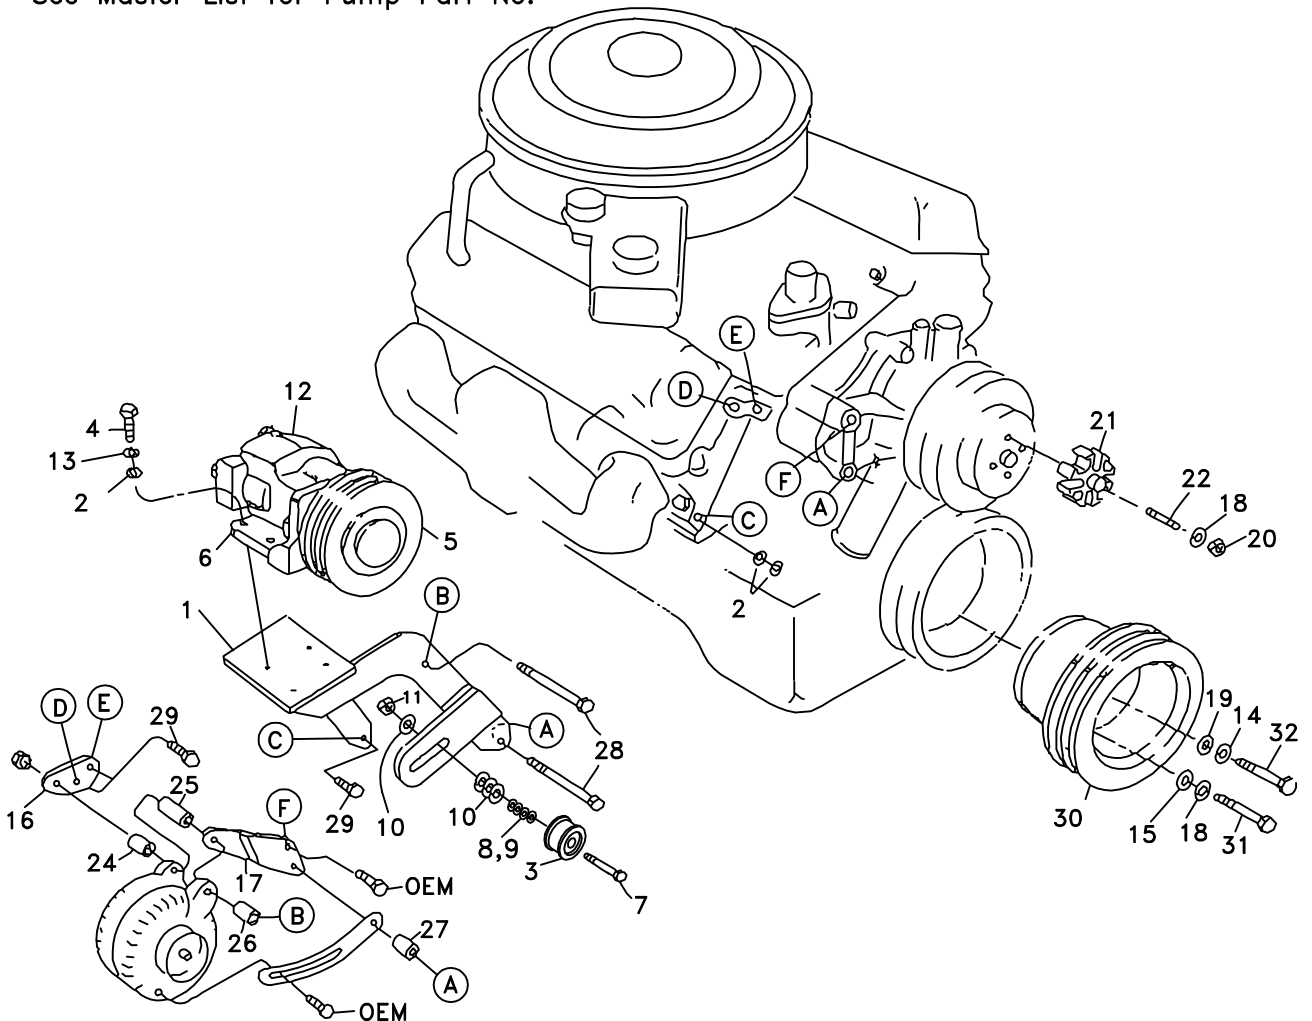

DEWEZE

710016	Bracket Assy. (Inc item 1)	Clutch Pump Kit	700039
710485	Brkt. Bolt Pkg. (Inc. items 4,13,16,17,24-29,33)	Make	Dodge
710449	Pulley Bolt Pkg. (Inc items 14,15,18,19,31,32)	Engine Size	318/360
710355	Idler Bolt Pkg. (Inc. items 7-11)	Fuel	Gas
710190	Fan Spacer Bolt Pkg. (Inc. items 18,20,22)	Year	1973-86
		Options	W/O AC
		Revised	12-6-93

ITEM	QUAN	PART #	DESCRIPTION
1.	1	710016	Pump Mounting Bracket
2.	6	110676	3/8" Flat Washer
3.	1	740040	Idler Pulley
4.	5	110425	3/8" X 1 1/4"NC Bolt
5.	1	740037	Clutch, Standard
5.	1	740038	Clutch, Heavy Duty
6.	1	710353	Footmount
7.	1	110477	5/8" X 3"NC Bolt
8.	2	110668	5/8" Machine Bushing(10 ga.)
9.	2	110669	5/8" Machine Bushing(14 ga.)
10.	4	110650	5/8" Flat Washer
11.	1	110639	5/8" Lock Nut
12.	1	*	Pump
13.	9	110672	3/8" Lock Washer
14.	1	110648	3/4" Lock Washer
15.	6	110665	5/16" Flat Washer
16.	1	710314	Bracket
17.	1	710318	Bracket
18.	10	110674	5/16" Lock Washer
19.	1	110677	3/4" Flat Washer
20.	4	110623	5/16"NF Nut
21.	1	700171	Fan Spacer
22.	4	710344	5/16" X 2" Stud
23.	2	740064	V-Belts, Gates A68
24.	1	710321	Spacer, 0.925"
25.	1	710319	Spacer, 2.080"
26.	1	710320	Spacer, 1.186"
27.	1	710174	Spacer, 1.250"
28.	2	110517	3/8" X 7"NC Bolt
29.	2	110420	3/8" X 1"NC Bolt
30.	1	740011	Crankshaft Pulley
31.	6	110492	5/16" X 5"NC Bolt
32.	1	110509	3/4" X 6 1/2"NF Bolt

* See Master List for Pump Part No.

(A) Denotes bolt holes in engine to locate corresponding holes in Pump Brkt.