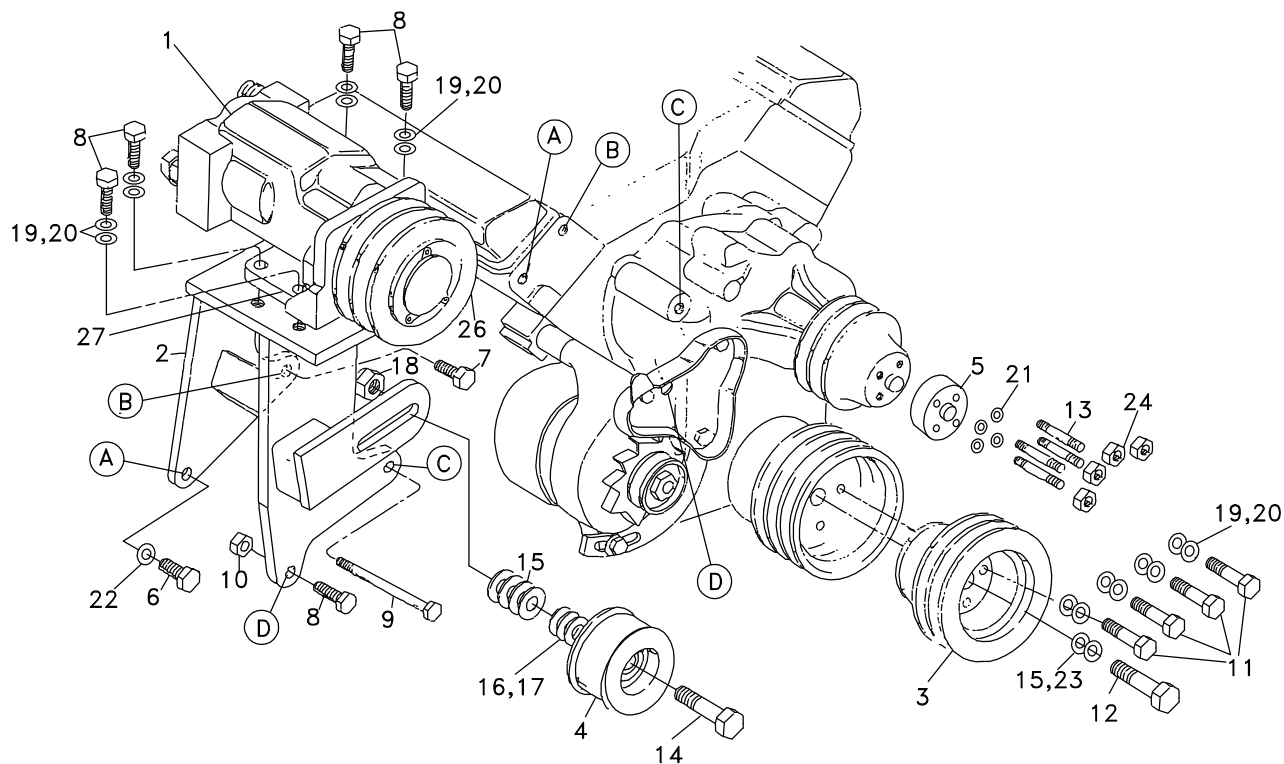

DEWEZE

710002	Bracket Assy. (Inc. item 2)	Clutch Pump Kit	700031
710478	Bracket Bolt Pkg. (Inc items 6-9,19-22)	Make	Ford
710443	Pulley Bolt Pkg. (Inc. items 11,12,15,19,20,23)	Engine Size	460
710355	Idler bolt Pkg. (Inc. items 14-18)	Fuel	Gas
700182	Fan Spacer Bolt Pkg. (Inc items 13,21,24)	Year	1973-82
		Options	
		Revised	B 9-12-06

ITEM	QUAN	PART #	DESCRIPTION
1.	1	*	Pump
2.	1	710002	Pump Mounting Brkt.
3.	1	740004	Crankshaft Pulley
4.	1	740040	Idler Pulley, 3"
5.	1	700152	Fan Spacer
6.	1	110528	7/16" X 1"NC Bolt
7.	1	110420	3/8" X 1"NC Bolt
8.	5	110425	3/8" X 1 1/4"NC Bolt
9.	1	110529	5/16" X 4 1/2"NC Bolt
10.	1	110612	3/8"NC Nut
11.	4	110404	3/8" X 1 3/4"NC Bolt
12.	1	110504	5/8" X 2 1/4"NF Bolt
13.	4	110056	5/16" X 2 3/4" Stud Bolt
14.	1	110477	5/8" X 3"NC Bolt
15.	5	110650	5/8" Flat Washer
16.	2	110668	5/8" Machine Bushing(10 ga.)
17.	2	110669	5/8" Machine Bushing(14 ga.)
18.	1	110639	5/8"NC Lock Nut
19.	10	110672	3/8" Lock Washer
20.	8	110676	3/8" Flat Washer
21.	5	110674	5/16" Lock Washer
22.	1	110671	7/16" Lock Washer
23.	1	110655	5/8" Lock Washer
24.	4	110608	5/16"NC Nut
25.	2	740061	V-Belt, Gates A65
26.	1	740037	Clutch, Standard
		740038	Clutch, Heavy Duty
27.	1	711216	Footmount

* See Master List for Pump Part No.

(A) Denotes bolt holes in engine to locate corresponding holes in Pump Brkt.