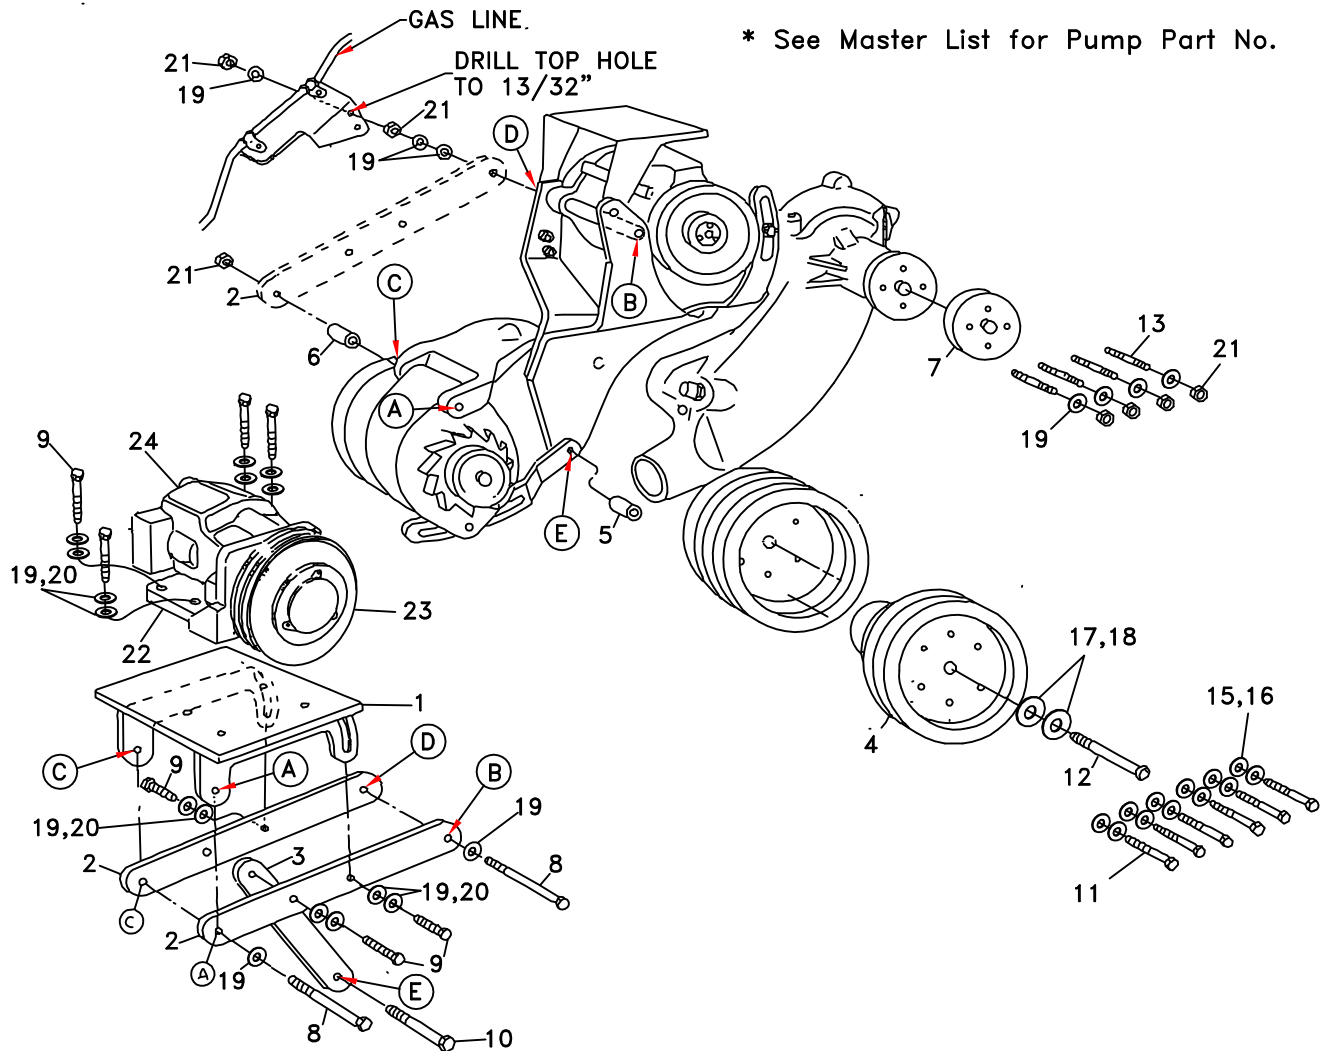

DEWEZE

710025	Bracket Assy. (Inc. 1,2,3)	Clutch Pump Kit	700018
710467	Bracket Bolt Pkg. (Inc. items 5,6,8-10,19-21)	Make	Chevy
710437	Pulley Bolt Pkg. (Inc. items 11,12,15-18)	Engine Size	366
NONE	Idler Bolt Pkg.	Fuel	Gas
700184	Fan Spacer Bolt Pkg. (Inc. items 13,19,21)	Year	1986
		Options	2 Ton, 2 Smog
		Revised	12-17-93

ITEM	QUAN	PART #	DESCRIPTION
1.	1	710169	Pump Mounting Brkt.
2.	2	710172	Bracket
3.	1	710173	Bracket
4.	1	740016	Crankshaft Pulley
5.	1	710174	Spacer, 1.25"
6.	1	710175	Spacer, 1"
7.	1	700176	Fan Spacer
8.	2	110520	3/8" X 6" NC Bolt
9.	7	110425	3/8" X 1 1/4" NC Bolt
10.	1	110534	7/16" X 4 3/4" NC Bolt
11.	6	110491	5/16" X 2 3/4" NC Bolt
12.	1	110503	1/2" X 5 1/4" NF Bolt
13.	4	710347	3/8" X 2 /34" Stud
14.	2	740063	V-Belt, Gates A67
15.	6	110674	5/16" Lock Washer
16.	6	110665	5/16" Flat Washer
17.	1	110658	1/2" Flat Washer
18.	1	110666	1/2" Lock Washer
19.	13	110672	3/8" Lock Washer
20.	7	110676	3/8" Flat Washer
21.	7	110612	3/8" NC Nut
22.	1	710353	Footmount
23.	1	740037	Clutch, Standard
23.	1	740038	Clutch, Heavy Duty
24.	1	*	Pump

Ⓐ Denotes bolt holes in engine to locate corresponding holes in Pump Brkt.