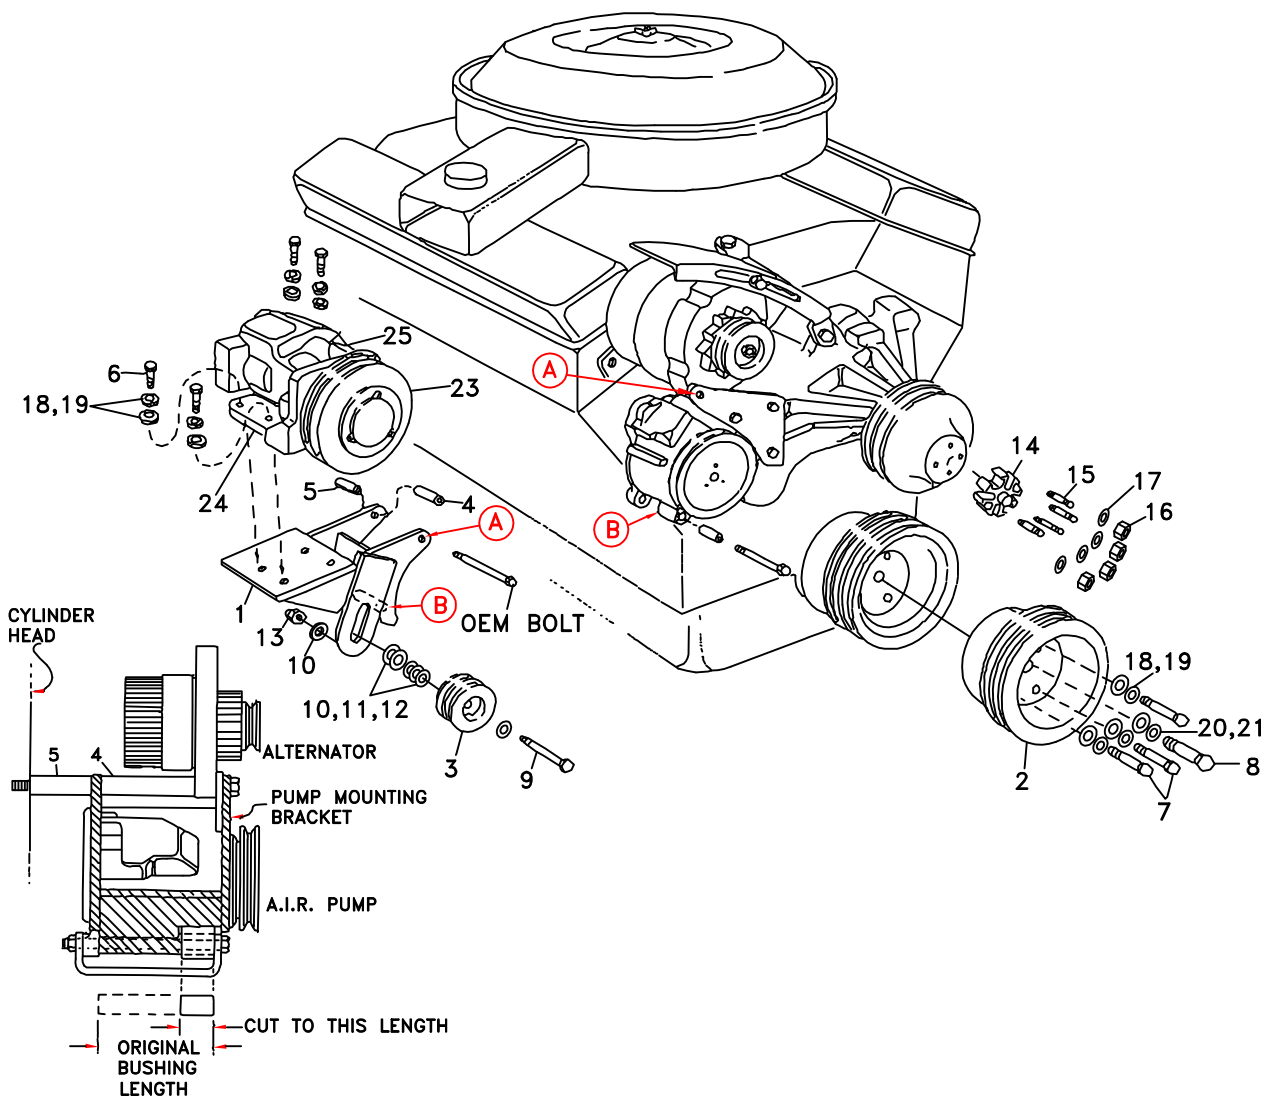

# DEWEZE

710010	Bracket Assy. (Inc. item 1)	Clutch Pump Kit	700011
710454	Bracket Bolt Pkg. (Inc. items 4-6,18,19)	Make	Chevy
710432	Pulley Bolt Pkg. (Inc. items 7,8,18-21)	Engine Size	454
710355	Idle Bolt Pkg. (Inc. items 9-13)	Fuel	Gas
700181	Fan Spacer Bolt Pkg. (Inc. items 15-17)	Year	1973-84
		Options	W/Smog
		Revised	A 4-28-95

ITEM	PART #	DESCRIPTION
1.	710010	Pump Mounting Bracket
2.	740003	Crankshaft Pulley
3.	740040	Idle Pulley
4.	710253	Spacer, 1.625"
5.	710221	Spacer, 1.375"
6.	110435	3/8" x 1 1/2" NC Bolt
7.	110436	3/8 X 2 1/2" NC Bolt
8.	110546	1/2" X 3 1/4" NF Bolt
9.	110477	5/8" X 3" NC Bolt
10.	110650	5/8" Flat Washer
11.	110668	5/8" Machine Bushing(10 ga.)
12.	110669	5/8" Machine Bushing(14 ga.)
13.	110639	5/8" Lock Nut
14.	700170	Fan Spacer
15.	710344	5/16" X 2" Stud Bolt
16.	110608	5/16" NC Nut
17.	110674	5/16" Lock Washer
18.	110676	3/8" Flat Washer
19.	110672	3/8" Lock Washer
20.	110666	1/2" Lock Washer
21.	110658	1/2" Flat Washer
22.	740058	V-Belts, Gates A62
23.	740037	Clutch, Standard
23.	740038	Clutch, Heavy Duty
24.	710353	Footmount Pump
25.	*	

\* See Master List for Pump Part No.

Ⓐ Denotes bolt holes in engine to locate corresponding holes in Pump Brkt.