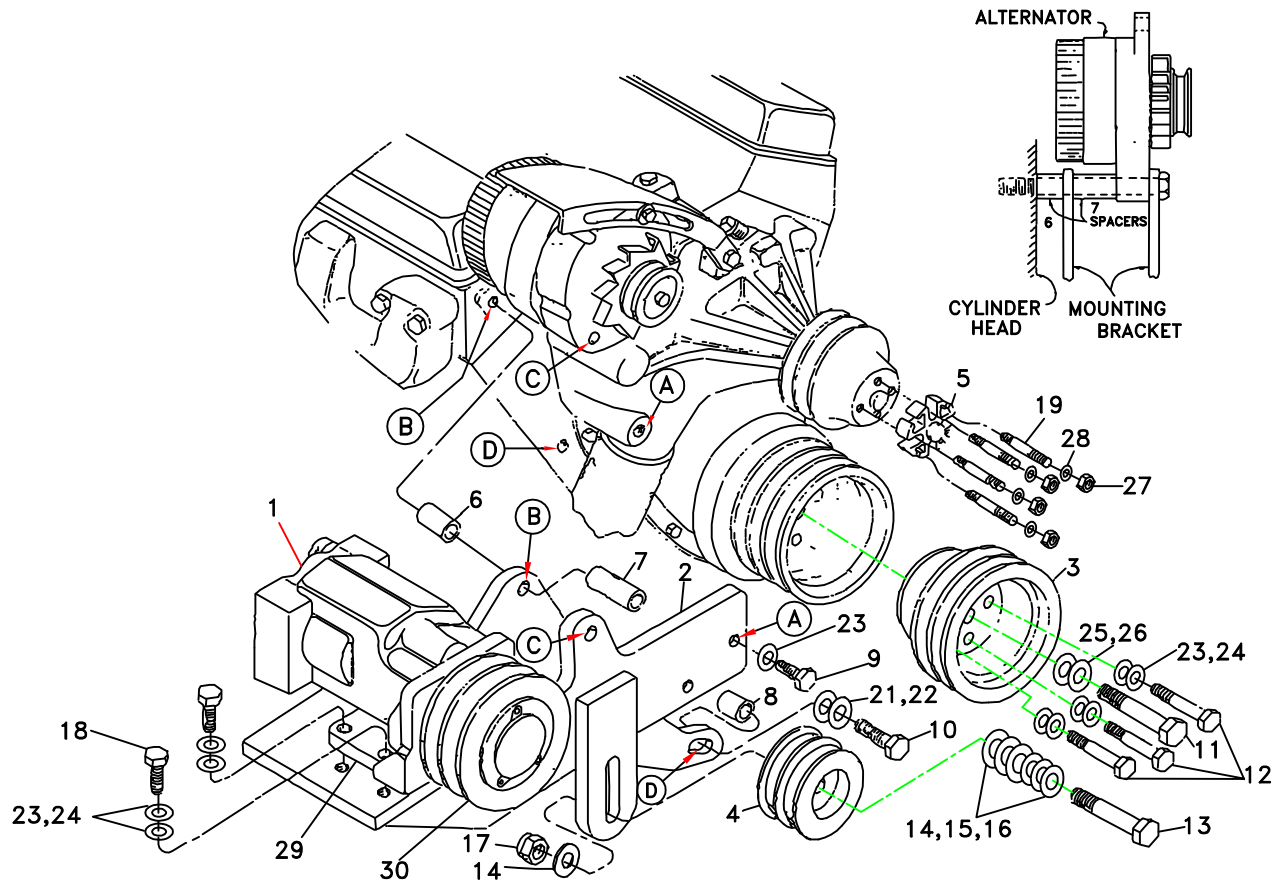

DEWEZE

710008	Bracket Assy. (Inc. item 2)	Clutch Pump Kit	700010
710460	Bracket Bolt Pkg. (Inc. items 6-10,18,21-24)	Make	Chevy
710432	Pulley Bolt Pkg. (Inc. items 11,12,23-26)	Engine Size	454
710335	Idler Bolt Pkg. (Inc. items 13-17)	Fuel	Gas
700181	Fan Spacer Bolt Pkg. (Inc. items 19,27,28)	Year	1973-84
		Options	W/O Smog
		Revised	12-7-93

ITEM	QUAN	PART #	DESCRIPTION
1.	1	*	Pump
2.	1	710008	Pump Mounting Bracket
3.	1	740003	Crankshaft Pulley
4.	1	740040	Idler Pulley
5.	1	700170	Fan Spacer
6.	1	710162	Spacer, 1.220"
7.	1	710163	Spacer, 1.585"
8.	1	710161	Spacer, 0.720"
9.	1	110420	3/8" X 1"NC Bolt
10.	1	110544	7/16" X 2"NC Bolt
11.	1	110546	1/2" X 3 1/2"NF Bolt
12.	3	110436	3/8" X 2 1/2"NC Bolt
13.	1	110477	5/8" x 3"NC Bolt
14.	4	110640	5/8" Flat Washer
15.	2	110668	5/8" Machine Bushing(10 ga.)
16.	2	110669	5/8" Machine Bushing(14 ga.)
17.	1	110639	5/8" Lock Nut
18.	4	110425	3/8" X 1 1/4"NC Bolt
19.	4	710344	5/16" X 2" Stud Bolt
20.	2	740057	V-Belts, Gates A61
21.	1	110670	7/16" Flat Washer
22.	1	110671	7/16" Lock Washer
23.	8	110672	3/8" Lock Washer
24.	7	110676	3/8" Flat Washer
25.	1	110666	1/2" Lock Washer
26.	1	110658	1/2" Flat Washer
27.	4	110608	5/16"NC Nut
28.	4	110674	5/16" Lock Washer
29.	1	710353	Footmount
30.	1	740037	Clutch, Standard
		740038	Clutch, Heavy Duty

* See Master List for Pump Part No.

Ⓐ Denotes bolt holes in engine to locate corresponding holes in Pump Brkt.